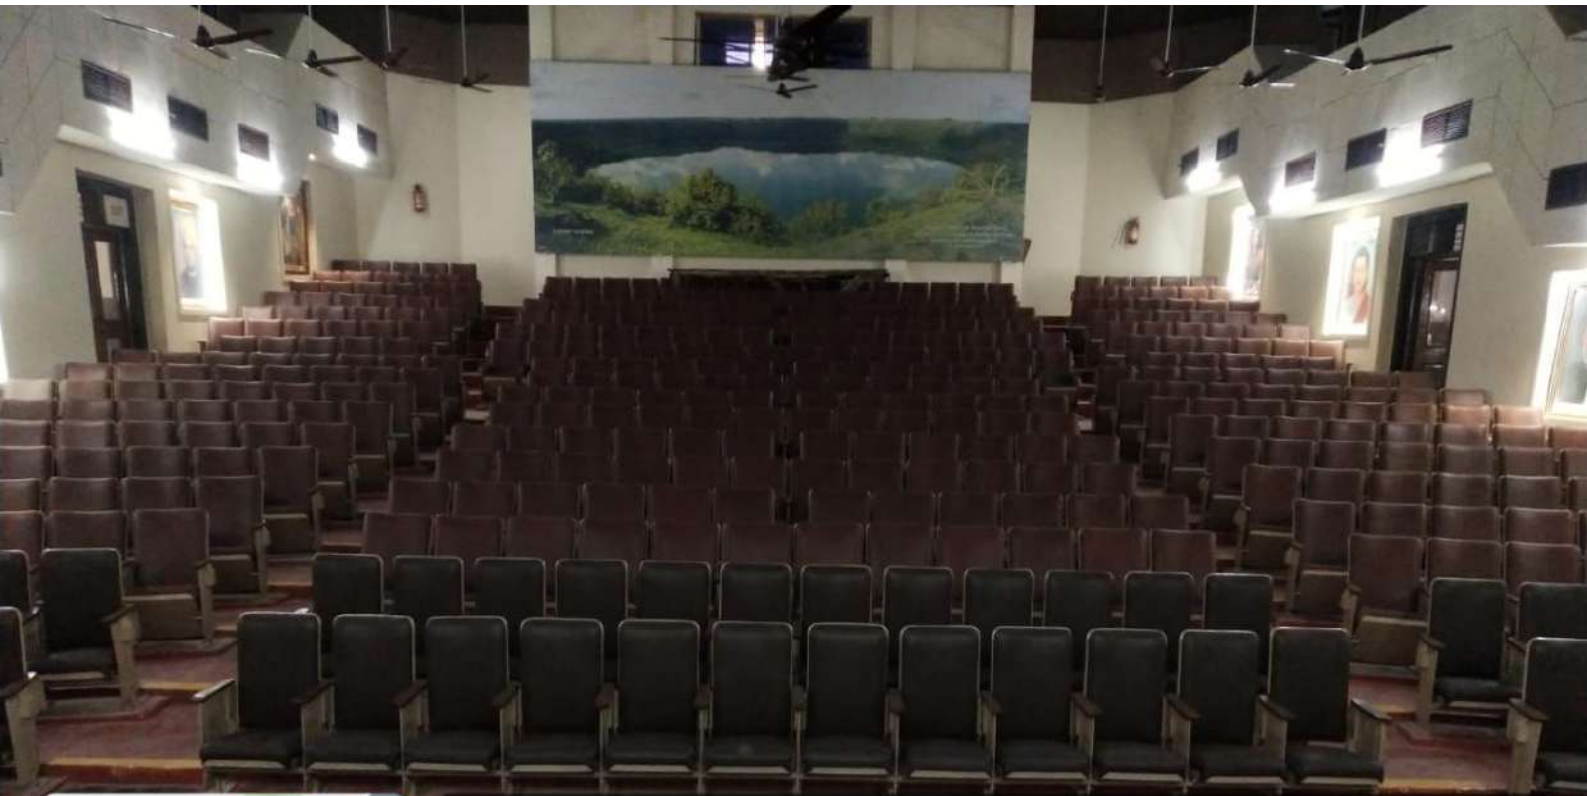

## Amravati, Maharashtra, India

Academic Section, Sant Gadge Baba Amravati University, SRPF Colony,  
Amravati, Maharashtra 444602, India

Lat N 20° 56' 25.2348"

Long E 77° 47' 59.4744"

19/03/21 04:06 PM